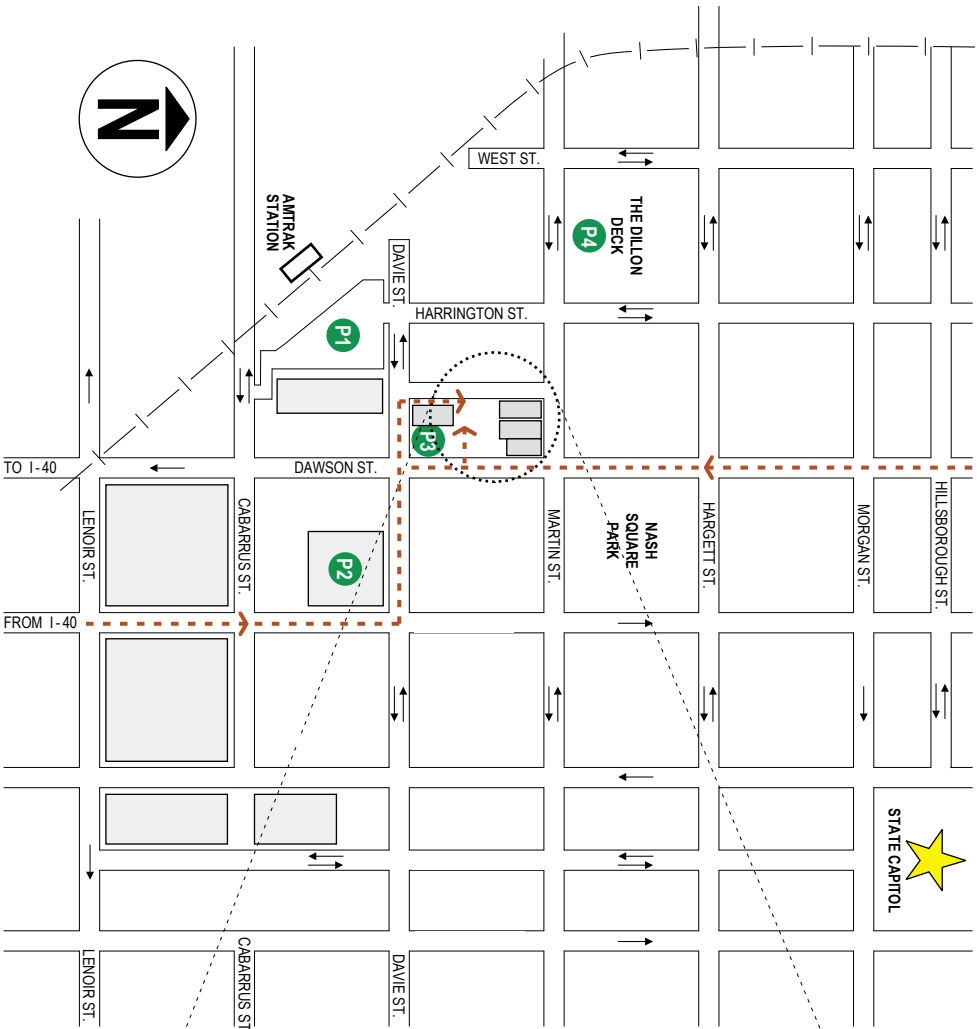

DIRECTIONS TO HOLIDAY STUDIO ART SALE

307-200 W. Martin Street (Suite 200 / Upstairs)
 Raleigh, NC 27601
 Questions? (919) 741-3713

SAYREART

- P1 Surface Parking at The Depot (\$5; 24/7)
- P2 Wake County Parking Deck (\$1/half hour, \$10 max; 24/7)
- P3 Surface Parking
- P4 The Dillon Parking Deck