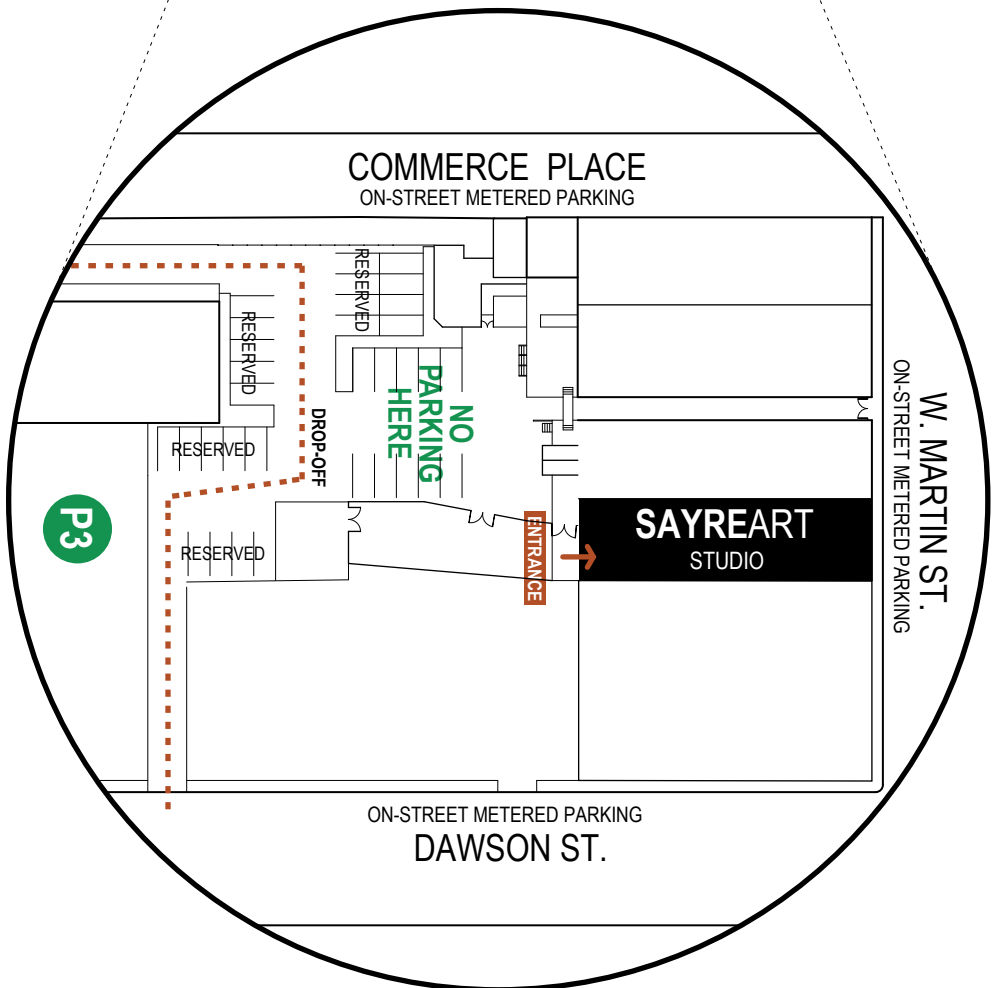

Saturday, December 11, 2021 · 10AM to 4PM
307-200 W. Martin St | Raleigh, NC 27603
(second floor, in the back)
Questions: (919) 741-3713

SAYREArt

Please respond for this event
by texting "RSVP" to
386-356-3305

DIRECTIONS TO HOLIDAY STUDIO ART SALE

307-200 W. Martin Street (Suite 200 / Upstairs)
 Raleigh, NC 27601
 Questions? (919) 741-3713

SAYREART

- P1 Surface Parking at The Depot (\$5; 24/7)
- P2 Wake County Parking Deck (\$1/half hour, \$10 max; 24/7)
- P3 Surface Parking
- P4 The Dillon Parking Deck